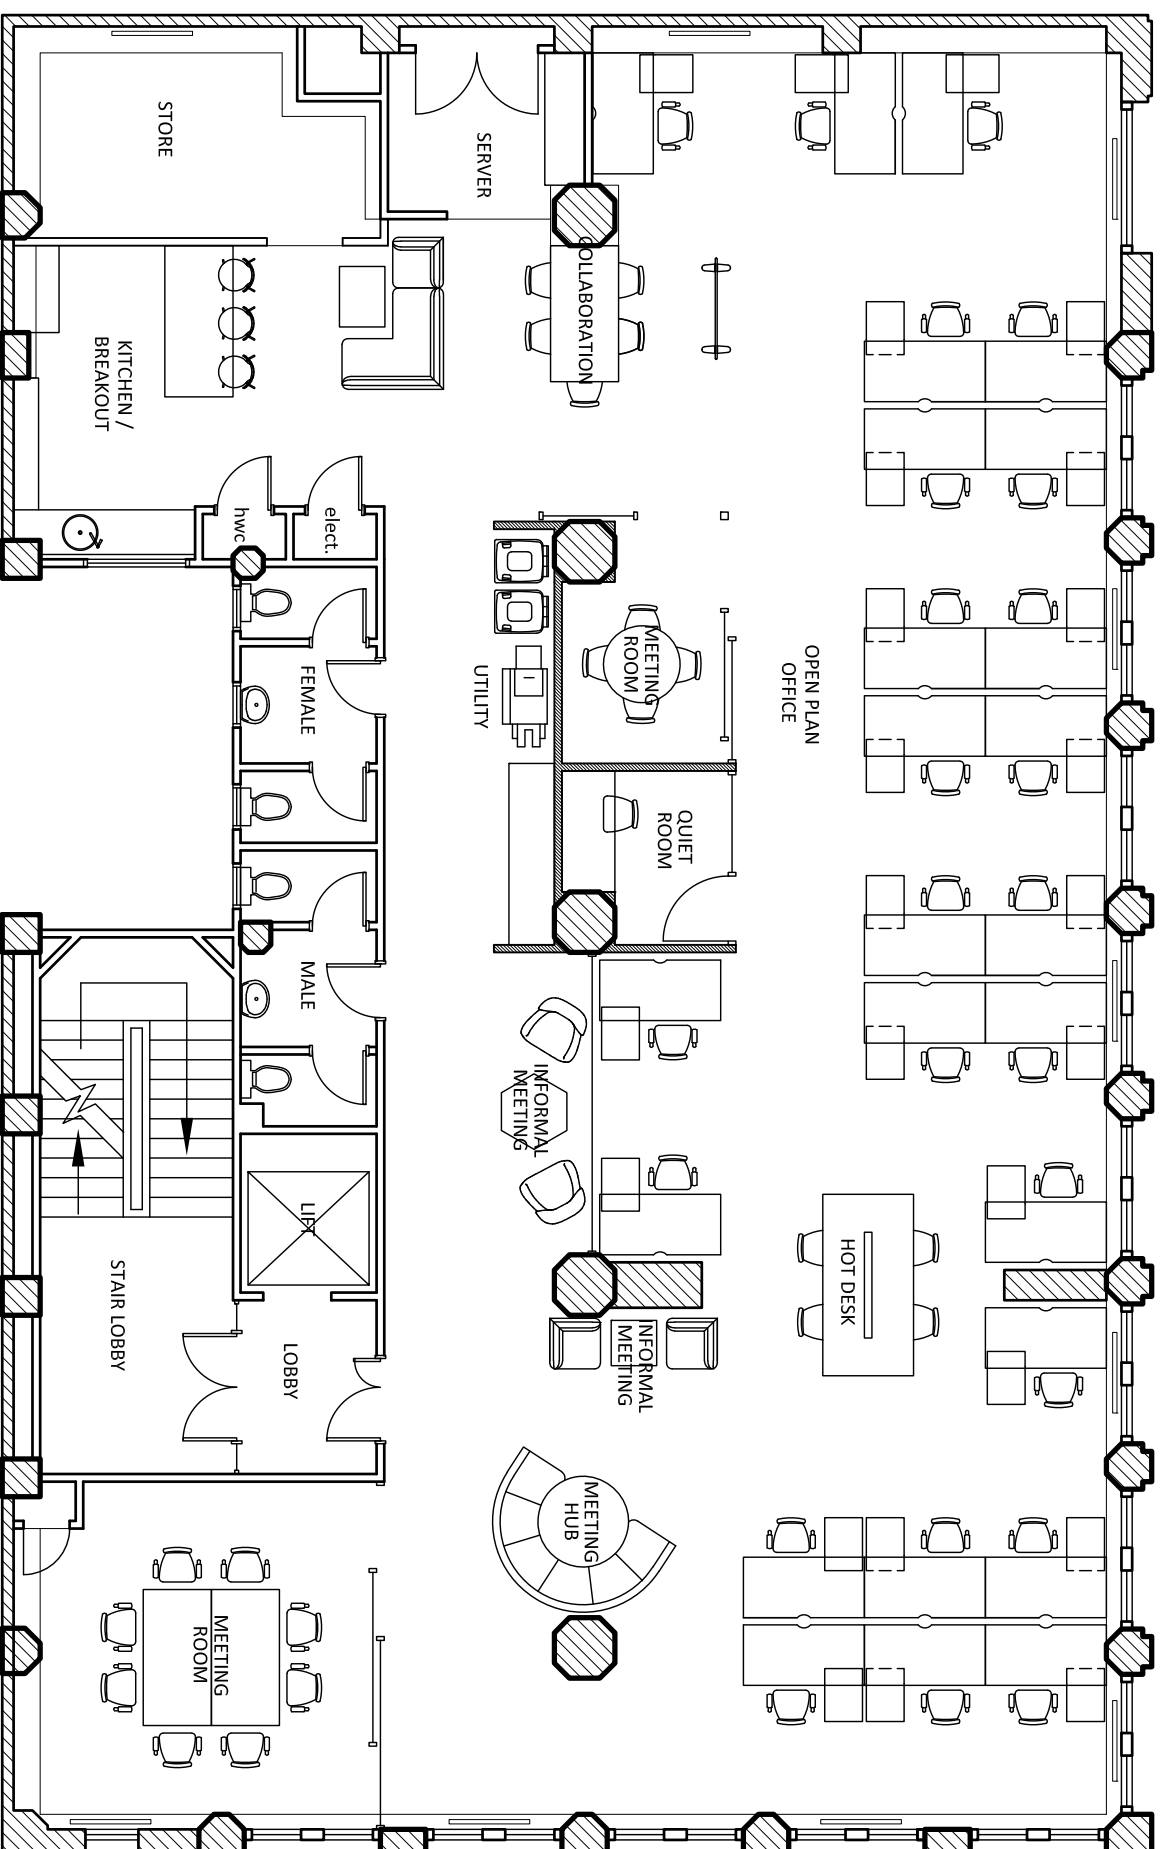

- TEST FIT - Option 1**
25x workstations
4x hot desks
2x Informal meeting areas
Meeting Hub
Medium Meeting Room
Small Meeting Room
Quiet Room
Collaboration
Kitchen / Breakout
Utility
Server / Store

P R E L I M I N A R Y

SCALE 1:100 SIZE A3

DATE 17/09/2020

COMP REF: No. 2970 BL-01 revA

DWG No. **BL-01** 1 Rev. **A**